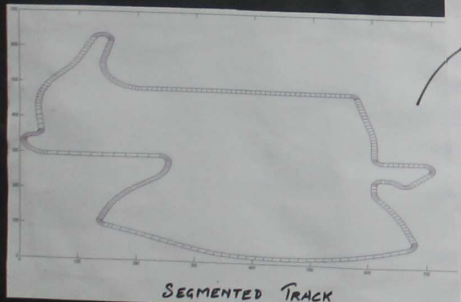

PIRATES ?? AYE! AYE!!

- o TORCS
THE OPEN RACING CAR SIMULATOR

RACING LINE o

TRAINED ANN NETWORK o

DATA
CREATED

RACE CAR STRATEGY OPTIMISATION UNDER SIMULATION

- SHASHANK
- NAVEEN

WATS THE BIG DEAL?

- o GOT NO FRIENDS ??
A.I. TO THE RESCUE.

- o LOVE TROPHIES ??
- TORCS ENDURANCE WORLD CHAMPIONSHIP
- SCR CHALLENGE

o AALBORG
TIME: 1:22:81
E: 57.8600

o FORZA
TIME: 1:42:86
E: 22.7944

RETIREMENT PLANS

- o WANT COMPETITION? PLAY AGAINST OPPONENTS
- o STUCK IN CORNER... WHERE TO GO?
- o OUT OF RESOURCES... GET A R1STOP

FROM ADAM'S DIARY

- o FIT BEZIER CURVES AT MANUALLY DEFINED WAYPOINTS
- o ANN WITHOUT COMPUTING RACING LINES
- o RACING LINE COMPUTING ALGOS ... K1999.

o ALPINE 2
TIME: 1:52:40
E: 49.4576