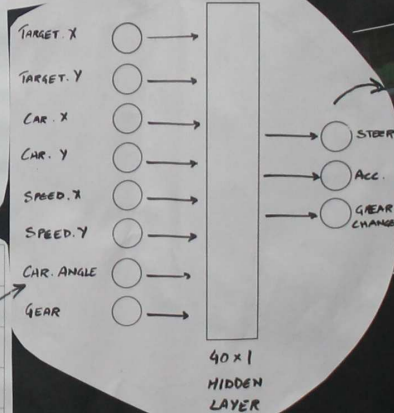

PIRATES ?? AYE! AYE!!

- o TORCS
THE OPEN RACING CAR SIMULATOR

RACING LINE o

TRAINED ANN NETWORK o

DATA
CREATED

RACE CAR STRATEGY OPTIMISATION UNDER SIMULATION

- SHASHANK
- NAVEEN

WATS THE BIG DEAL?

- o GOT NO FRIENDS ??
A.I. TO THE RESCUE.

- o LOVE TROPHIES ??
- TORCS ENDURANCE WORLD CHAMPIONSHIP
- SCR CHALLENGE

o AALBORG
TIME: 1:22:81
E: 57.8600

o FORZA
TIME: 1:42:86
E: 22.7944

RETIREMENT PLANS

- o WANT COMPETITION? PLAY AGAINST OPPONENTS
- o STUCK IN CORNER... WHERE TO GO?
- o OUT OF RESOURCES... GET A R1STOP

FROM ADAM'S DIARY

- o FIT BEZIER CURVES AT MANUALLY DEFINED WAYPOINTS
- o ANN WITHOUT COMPUTING RACING LINES
- o RACING LINE COMPUTING ALGOS ... K1999.

o ALPINE 2
TIME: 1:52:40
E: 49.4576